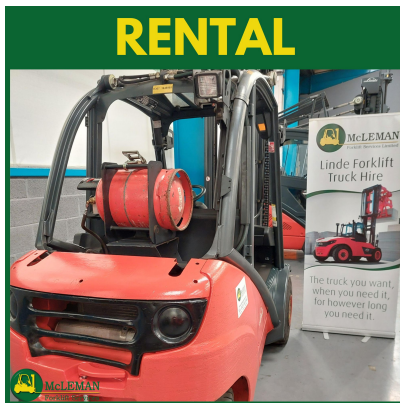

REMANUFACTURED TRUCKS

REMANUFACTURED TRUCK SPECIFICATION SHEET

H30T RENTAL - FROM £105.00 PER WEEK

Equipment: 1645955
Mast closed: 2670mm
Mast lift height: 3950mm
Model: H30T
Operators overhead guard: Overhead Guard and Top Screen
Product group: Gas LPG Counterbalance
Product range: H30T
Side shift: YES
Truck mast: Standard
Year: 2005

GALLERY IMAGES

Need some advice?
Our expert team are always here to help
Call us
0121 766 4986

REMANUFACTURED TRUCKS

REMANUFACTURED TRUCK SPECIFICATION SHEET

--